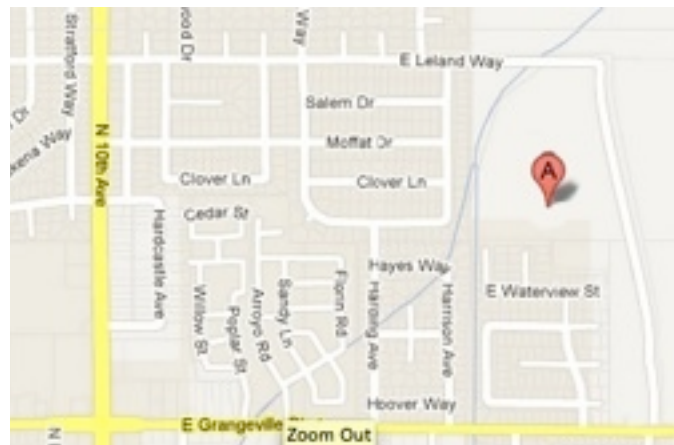

Coe Park

Shelter

Lacey Park

Shelter

Park Information

43 S. Douty Street

Corner of Florinda Street and Douty Street

Hidden Valley Park

Oak Shelter

Cortner Shelter

Freedom Park

Shelter A

Shelter B

Shelter C

Centennial Park

Shelters A & B

Shelters C & D

Corner of 11th Avenue and Cortner Street

2000 9 1/2 Avenue

Hanford-Armona Road between 11th Avenue and 12th Avenue